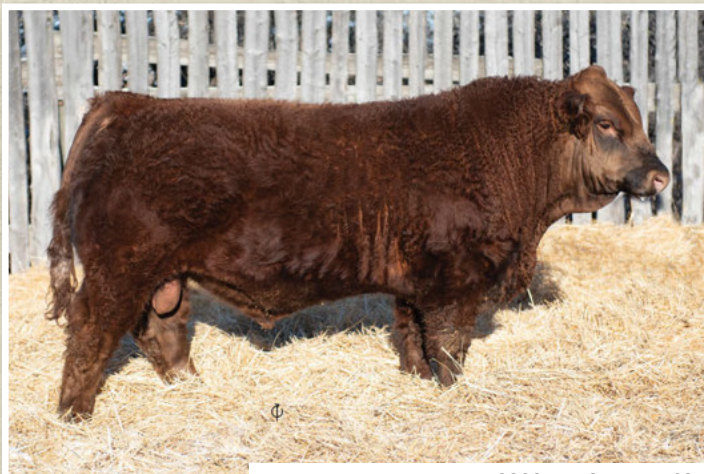

CCCC Red Goldmine 80H

43

CCCC RED *Goldmine* 80H

PG1316737 | Polled | SLJ 80H | February 02, 2020

IPU 68M HORIZON 137B
BOUNDARY 68M VISTA 235E
BOUNDARY REGGIE 194B

MR NLC UPGRADE U8676
CCCC BLACK GOLD 54E
SUNNY VALLEY ALICIA 35A

MAF R HORIZON 7Y
IPU RED POCAHONTAS 68M
KWA FLYF RED MOUNTAIN 16Z
BOUNDARY REGGIE 78Z
ELLINGSON LEGACY M229
MS NLC MOJO S6119 B
WFL IDENTITY 23X
HAAS RANCH U10Z

WEIGHTS	BW: 95 lbs.		ADJ WW: 794 lbs.		ADJ YW: 1439 lbs.		
EPDS	CE	BW	WW	YW	Milk	MCE	MWWT
	10.4	2.2	80.5	113.8	23.4	6.0	63.7

80H is the youngest bull in the offering but doesn't give anything up in terms of performance, disposition or quality. Dark red with black pigment and tremendous hair, along with a good foot, deep body and length. Smooth throughout, beautiful, quiet and friendly temperament with above average calving ease complete the package. Out of a young black 3 year old that did an awesome job. She is moderate framed with a tidy udder and a fertile easy keeping cow. He could just be the bull that will sire heavy weight feeder steers while having heifer calves that can be put back in the herd. Hetro polled, sire verified and halter broke.