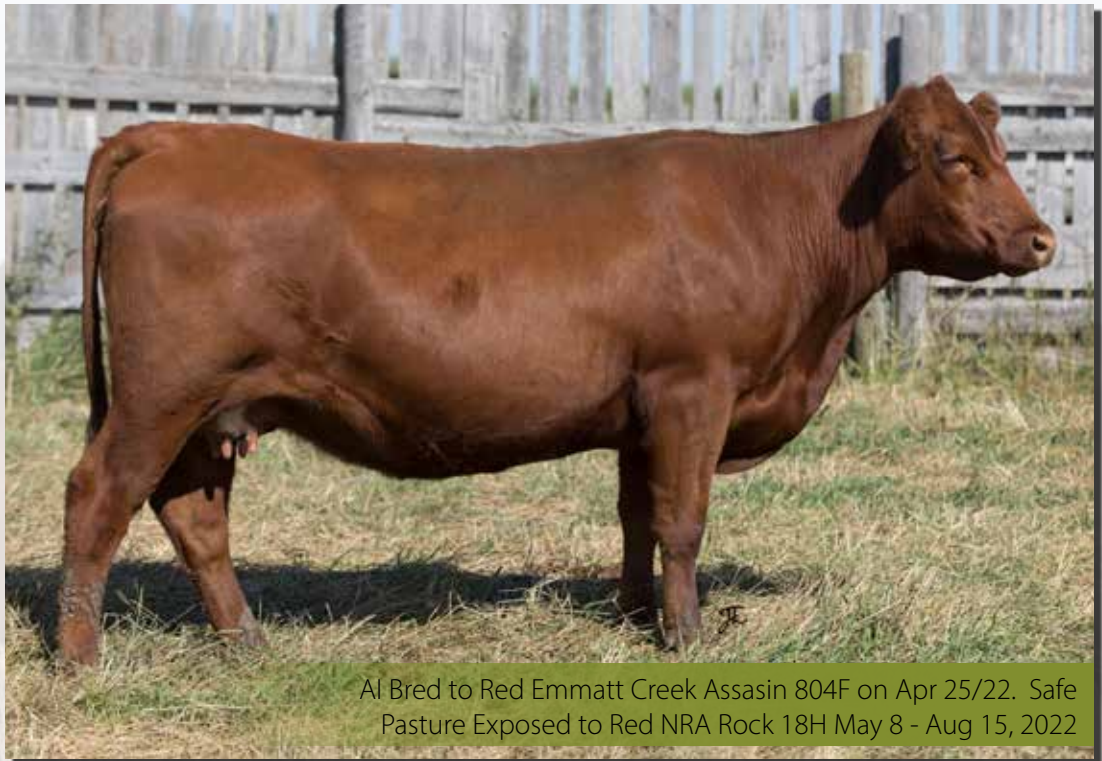

This particular young cow has a unique twist of pedigree on her dad's side. We worked with Rachel and Darwin Dansock of High Caliber Red Angus out of Esterhazy, with Darwin falling in love with a lot of our herd bulls, so much so that in the later years of their program they were stacked with some of the best of our bull sale offerings. One spring Cameron was worried about one of our sires so he approached Darwin about a 2-year-old bull he was keeping for himself but he was kind enough to sell us Carbine 110C who dates back to Moose Creek Swayze on the bull side and on the dam's side Red Double C Useni 922U. This fellow had all our favorite sires, from Cumnock Big John, to Red Knight to Buffalo Creek Cherokee Canyon 4912. With this combination you have length of body and beautiful well-balanced udders that stand the test of time and the momma's milk strong. What you will notice with all of our girls they almost always start out with very tight small udders that produce lots of milk even as first calvers and then as they get older the udders drop some but they do not get too large that they start to break down as older cows. So, look to this cow family for longevity, and pretty stylish cattle that know how to work in all types of conditions.

RED DOUBLE C

Poteet 794G

Reg # 2181801 | Feb. 15, 2019 | CPRA 794G | BW 81 lbs | AWW 656 lbs | AYW n/a

AI Bred to Red Emmatt Creek Assasin 804F on Apr 25/22. Safe Pasture Exposed to Red NRA Rock 18H May 8 - Aug 15, 2022

RED THAT'LL DO UNBELIEVABLE 6U
RED MOOSE CREEK SWAYZE 33Z
RED MOOSE CREEK GRACE 65S
sire: RED HIGH CALIBER CARBINE 110C 1869720
RED DOUBLE C USENI 922U
RED HIGH CALIBER DUCHESS 63X
RED SIX MILE DUCHESS 574E
RED BFCK CHEROKEE CNYN 4912
RED DOUBLE C CHEROKEE 890N
RED DOUBLE C LA MARSLITE 206H
dam: RED DOUBLE C POTEET 250W 1533383
RED CUMNOCK RAMBLER 658L
RED DOUBLE C POTEET 31P
RED DOUBLE C POTEET 714M

Saturday, October 22, 2022